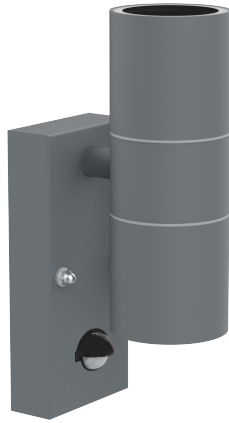

Swimley

06577 SWIR/GU10/S-GRY

Swimley twin GU10 up/down rectangle base grey PIR ON/OFF

- Grade 304 stainless steel and toughened glass
- IP44
- Finishing of stainless steel, gray and black models with integrated PIR sensor

Overview

The Kosnic Swimley wall lights are suitable for outdoor use with integrated PIR sensor options. The wall lights are made from Grade 304 stainless steel and toughened glass. Available in stainless steel, grey and black finishings. Swimley offers a simple decorative solution wherever outdoor wall lighting is required.

IP44

General Information

Ambient Temperature Range (°C)	-20°C to 50°C
IP Rating	IP44
Protection Rating	Class I
Installation Area	Internal and External

Technical Summary

Product Code	SWIR/GU10/S-GRY
Input Voltage Supply	220-240Vac 50/60Hz
Weight	0.495Kg
Dimensions (L x W x D) (mm)	107x68x215

Compliance

LVD	EN 60598-1:2024, EN 60598-2-1:2021, EN 62493:2015+A1:2022
Others	UKCA, CE, RoHS, WEEE

Tel: 01635 523 713

Email: sales@kosnic.com

Kosnic.com

06577 SWIR/GU10/S-GRY

Overview

The Kosnic Swimley wall lights are suitable for outdoor use with integrated PIR sensor options. The wall lights are made from Grade 304 stainless steel and toughened glass. Available in stainless steel, grey and black finishings. Swimley offers a simple decorative solution wherever outdoor wall lighting is required.