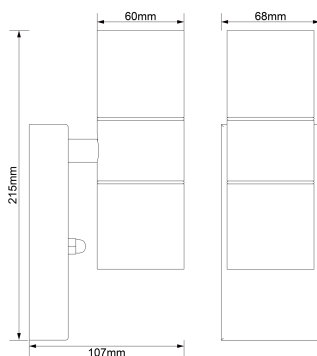

06577 SWIR/GU10/S-GRY

Overview

The Kosnic Swimley wall lights are suitable for outdoor use with integrated PIR sensor options. The wall lights are made from Grade 304 stainless steel and toughened glass. Available in stainless steel, grey and black finishings. Swimley offers a simple decorative solution wherever outdoor wall lighting is required.

IP44

General Information

Ambient Temperature Range (°C)	-20°C to 50°C
IP Rating	IP44
Protection Rating	Class I
Installation Area	Internal and External

Tel: 01635 523 713

Email: sales@kosnic.com

Kosnic.com