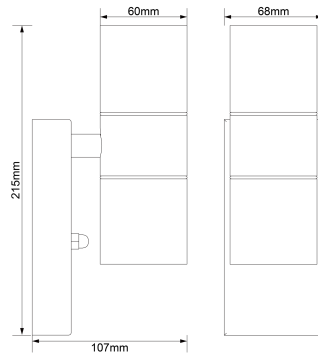

06576 SWIR/GU10/S

Overview

The Kosnic Swimley wall lights are suitable for outdoor use with integrated PIR sensor options. The wall lights are made from Grade 304 stainless steel and toughened glass. Available in stainless steel, grey and black finishings. Swimley offers a simple decorative solution wherever outdoor wall lighting is required.

IP44

General Information

Ambient Temperature Range (°C)	-20°C to 50°C
IP Rating	IP44
Protection Rating	Class I
Installation Area	Internal and External

Tel: 01635 523 713

Email: sales@kosnic.com

Kosnic.com