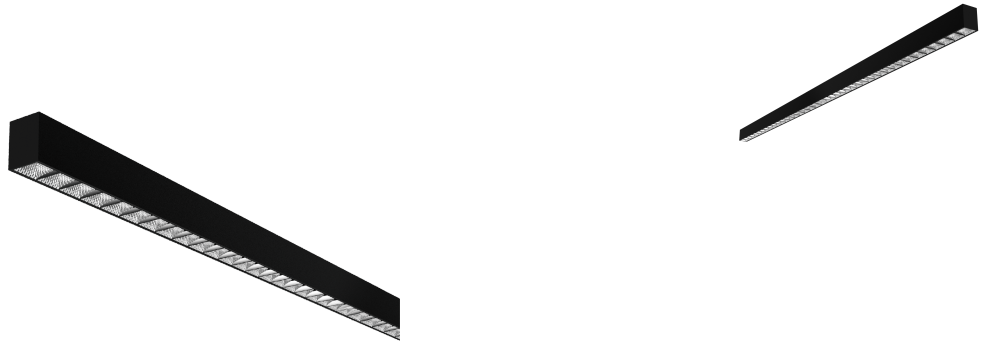

7 7 Years
Product Warranty
UK Only

2 2 Years
On-Site Warranty
Main-land UK Only

Nile 2

06059 NIL4F35-W240-BLK/D

Nile 2 4ft 35W up/down reflector 3 in 1 DALI dim black

- Slick and stylish design, ideal for modern offices
- Variety of diffuser and beam options
- Surface, suspension kit (2m) or interlock mounting options
- Built-in backlight option available (30% up and 70% down)
- Low glare, UGR<19 for microprism PS diffuser
- DALI 2, 1-10V (0-10V) & PUSH button dimmable driver
- Available in black or white

Overview

The elegant Nile suspended battens are available in black or white with diffuser/beam options. They can cast 30% of the light up and 70% down, or all downwards. Surface mounted or suspended as standard with 3-circuit track. Ideal for offices, classrooms and corridors. With DALI,1-10,Push dimming and Emergency options.

Technical Summary

Product Code	NIL4F35-W240-BLK/D
Input Voltage Supply	220-240Vac 50/60Hz
Inrush Current (peak/duration) (A)	15A/100µs
Default Power	35 W
Power Factor	0.95
Default CCT	4,000 K
CRI	>80
Dimmable	Y
Flicker	1%
Lumens Output Maximum	3,900 lm
Maximum Efficiency	111 lm/W
Nominal Lifetime (h)	50,000 h
Glow wire temperature(°C)	650
Blue Light Hazard	RG1
Weight	2.1Kg
Dimensions (L x W x D) (mm)	1167x47x65
Beam Angle - Lumi (°)	Microprism PS Diffuser – 80°, Lens - 85°