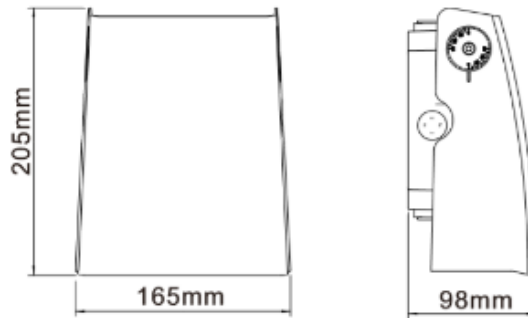

7 7 Years
Product Warranty
UK Only

2 2 Years
On-Site Warranty
Main-land UK Only

Kabru

Kosnic

05850 KRU25/DS-SCT

Optional Gear

Product Code	Description	Type
EMDD02/ST	2W self-test emergency module for LED DD and bulkhead	Self-test Emergency Module
EMDD02	2W standard emergency module for LED DD and bulkhead	Emergency Module

Settable (Default in Bold)		Variable
Rated Power (W)	CCT (K)	Total Luminous Flux (lm)
25	3000	2210
25	4000	2650
25	6500	2650

Overview

The Kabru low glare exterior wall-mount LED luminaire offers a robust external lighting for commercial and industrial buildings such as perimeter, pedestrian and vehicle access area. With integral dusk to dawn sensor but may be removed for simple on/off operation. Die Cast anti-corrosion aluminium, IP65 and IK10 vandal resistant.

IP65

General Information

Ambient Temperature Range (°C)	-20°C to 50°C
IK Rating	IK10
IP Rating	IP65
Nominal Lifetime (h)	50,000 h
Protection Rating	Class I
Installation Area	Internal and External

Tel: 01635 523 713

Email: sales@kosnic.com

Kosnic.com

Kosnic Lighting KosnicUK KosnicLightingUK KosnicUK