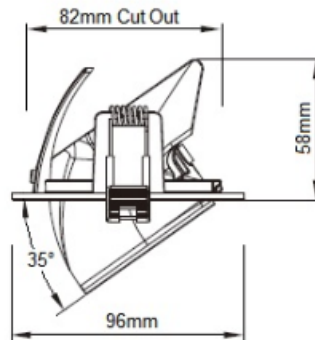

7 7 Years
Product Warranty
UK Only

2 2 Years
On-Site Warranty
Main-land UK Only

Tatio

05760 KWDDL09-B50

Optional Gear

Product Code	Description	Type
EMPAD01	Neka Emergency Downlight kit 2.5W Manual test	Emergency Module

Overview

The Tatio LED Wall Washer

Downlight rotates through 350 degrees and has a 35 degree tilt.

Available in varies CCT and has a high CRI, suitable for retail display, showrooms, entertainment and hospitality. Made from cast aluminium with a high-quality reflector the Kosnic Tatio delivers a highly efficient, high quality lighting

IP20

General Information

Ambient Temperature Range (°C) -20°C to 50°C

IP Rating IP20

Nominal Lifetime (h) 50,000 h

Protection Rating Class II

Installation Area Internal

Tel: 01635 523 713

Email: sales@kosnic.com

Kosnic.com