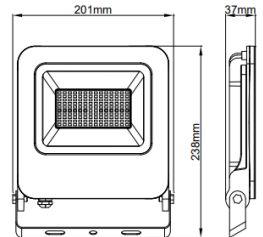

IP65

General Information

Ambient Temperature Range (°C)	-20°C to 40°C
IK Rating	IK06
IP Rating	IP65
Nominal Lifetime (h)	30,000 h
Protection Rating	Class I
Installation Area	External

VEN10-SCT

VEN20-SCT

VEN30-SCT