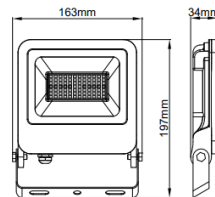

IP65

General Information

Ambient Temperature Range (°C)	-20°C to 40°C
IK Rating	IK06
IP Rating	IP65
Nominal Lifetime (h)	30,000 h
Protection Rating	Class I
Installation Area	External

VEN10-SCT

VEN20-SCT

VEN30-SCT