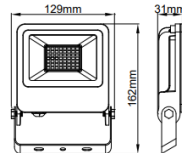

Ventas 2

05726 VEN30-SCT

Accessories

Product Code	Description	Type	
KCWP3IN	IP67 in-line connector	Connector kit	
Settable (Default in Bold)	Variable		
Rated Power (W)	CCT (K)	Total Luminous Flux (lm)	Light Source Supply
30	3000	2340	200Vdc 110mA
30	4000	2800	200Vdc 120mA
30	6500	2340	200Vdc 110mA

Overview

Kosnic Ventas LED floodlights with PIR sensor option. Available in 10W, 20W, 30W and 50W with switchable CCT by remote control (included).

The high-quality aluminium floodlights make ideal replacements for energy-hungry halogen lighting and are suitable for outdoor use offering high lumen efficiency and a long life

IP65

General Information

Ambient Temperature Range (°C)	-20°C to 40°C
IK Rating	IK06
IP Rating	IP65
Nominal Lifetime (h)	30,000 h
Protection Rating	Class I
Installation Area	External

VEN20-SCT

Tel: 01635 523 713

Email: sales@kosnic.com

Kosnic.com