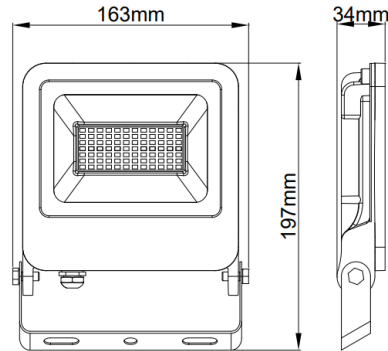

Ventas 2

05726 VEN30-SCT

Accessories

Product Code	Description	Type	
KCWP3IN	IP67 in-line connector	Connector kit	
Settable (Default in Bold)	Variable		
Rated Power (W)	CCT (K)	Total Luminous Flux (lm)	Light Source Supply
30	3000	2340	200Vdc 110mA
30	4000	2800	200Vdc 120mA
30	6500	2340	200Vdc 110mA

Overview

Kosnic Ventas LED floodlights with PIR sensor option. Available in 10W, 20W, 30W and 50W with switchable CCT by remote control (included).

The high-quality aluminium floodlights make ideal replacements for energy-hungry halogen lighting and are suitable for outdoor use offering high lumen efficiency and a long life

IP65

General Information

Ambient Temperature Range (°C)	-20°C to 40°C
IK Rating	IK06
IP Rating	IP65
Nominal Lifetime (h)	30,000 h
Protection Rating	Class I
Installation Area	External