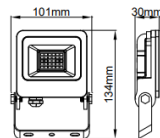

Ventas 2

05726 VEN30-SCT

Accessories

Product Code	Description	Type	
KCWP3IN	IP67 in-line connector	Connector kit	
Settable (Default in Bold)	Variable		
Rated Power (W)	CCT (K)	Total Luminous Flux (lm)	Light Source Supply
30	3000	2340	200Vdc 110mA
30	4000	2800	200Vdc 120mA
30	6500	2340	200Vdc 110mA

Overview

Kosnic Ventas LED floodlights with PIR sensor option. Available in 10W, 20W, 30W and 50W with switchable CCT by remote control (included).

The high-quality aluminium floodlights make ideal replacements for energy-hungry halogen lighting and are suitable for outdoor use offering high lumen efficiency and a long life

IP65

General Information

Ambient Temperature Range (°C)	-20°C to 40°C
IK Rating	IK06
IP Rating	IP65
Nominal Lifetime (h)	30,000 h
Protection Rating	Class I
Installation Area	External

VEN10-SCT