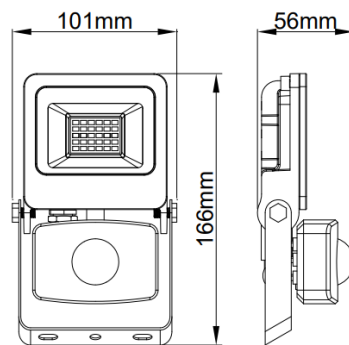

Ventas 2

05723 VEN10-SCT/S

Accessories

Product Code	Description	Type
KCWP3IN	IP67 in-line connector	Connector kit
Settable (Default in Bold)	Variable	
Rated Power (W)	CCT (K)	Total Luminous Flux (lm)
10	3000	590
10	4000	660
10	6500	590

Overview

Kosnic Ventas LED floodlights with PIR sensor option. Available in 10W, 20W, 30W and 50W with switchable CCT by remote control (included).

The high-quality aluminium floodlights make ideal replacements for energy-hungry halogen lighting and are suitable for outdoor use offering high lumen efficiency and a long life

General Information

Ambient Temperature Range (°C)	-20°C to 40°C
IK Rating	IK04
IP Rating	IP65
Nominal Lifetime (h)	30,000 h
Protection Rating	Class I
Installation Area	External

Tel: 01635 523 713

Email: sales@kosnic.com

Kosnic.com