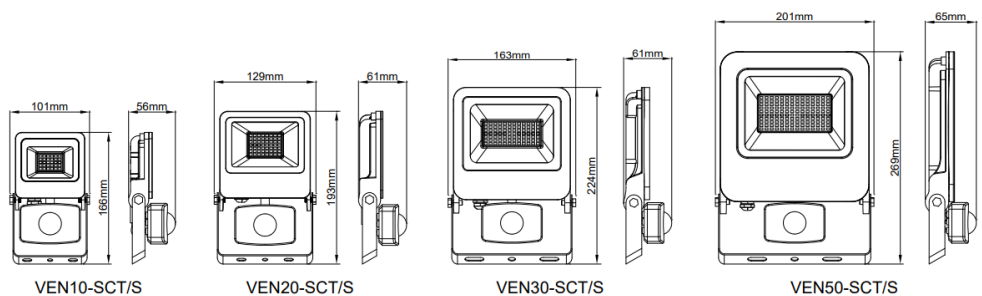

Ventas 2

05723 VEN10-SCT/S

Accessories

Product Code	Description	Type
KCWP3IN	IP67 in-line connector	Connector kit
Settable (Default in Bold)	Variable	
Rated Power (W)	CCT (K)	Total Luminous Flux (lm)
10	3000	590
10	4000	660
10	6500	590

Overview

Kosnic Ventas LED floodlights with PIR sensor option. Available in 10W, 20W, 30W and 50W with switchable CCT by remote control (included).

The high-quality aluminium floodlights make ideal replacements for energy-hungry halogen lighting and are suitable for outdoor use offering high lumen efficiency and a long life

General Information

Ambient Temperature Range (°C)	-20°C to 40°C
IK Rating	IK04
IP Rating	IP65
Nominal Lifetime (h)	30,000 h
Protection Rating	Class I
Installation Area	External

Tel: 01635 523 713

Email: sales@kosnic.com

Kosnic.com