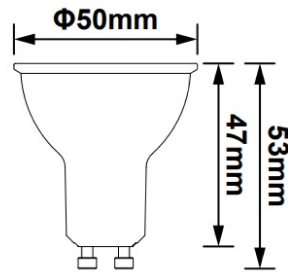

Technical Summary

| | |
|------------------------------------|------------|
| Product Code | T5.5-GUF65 |
| Inrush Current (peak/duration) (A) | 5A/100us |
| Default Power | 5.5 W |
| Power Factor | 0.5 |
| Default CCT | 6,500 K |
| SDCM of CCT | <6 |
| Dimmable | N |
| Flicker | <1% |
| Lumens Output Maximum | 690 lm |
| Maximum Efficiency | 125 lm/W |
| L70B50 Lifetime (h) @Ta 25 °C | 25,000 h |
| L80B10 Lifetime (h) @Ta 25 °C | 12,000 h |
| L90B10 Lifetime (h) @Ta 25 °C | 6,000 h |
| Nominal Lifetime (h) | 25,000 h |
| Glow wire temperature(°C) | 650 |
| Blue Light Hazard | RG1 |
| Weight | 0.046Kg |
| Dimensions (L x W x D) (mm) | 53xØ50 |
| Beam Angle - Lumi (°) | 60 |
| LS Energy Efficiency Class | E |

IP20

TEC5.5/GU10
TEC5.5DIM/GU10

GU10Φ51(IEC 60357)

General Information

| | |
|--------------------------------|---------------|
| Ambient Temperature Range (°C) | -20°C to 40°C |
| IP Rating | IP20 |
| Nominal Lifetime (h) | 25,000 h |
| Protection Rating | Class II |
| Installation Area | Internal |