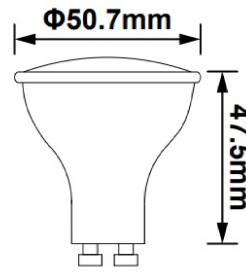

Technical Summary

| | |
|------------------------------------|------------|
| Product Code | T5.5-GUF65 |
| Inrush Current (peak/duration) (A) | 5A/100us |
| Default Power | 5.5 W |
| Power Factor | 0.5 |
| Default CCT | 6,500 K |
| SDCM of CCT | <6 |
| Dimmable | N |
| Flicker | <1% |
| Lumens Output Maximum | 690 lm |
| Maximum Efficiency | 125 lm/W |
| L70B50 Lifetime (h) @Ta 25 °C | 25,000 h |
| L80B10 Lifetime (h) @Ta 25 °C | 12,000 h |
| L90B10 Lifetime (h) @Ta 25 °C | 6,000 h |
| Nominal Lifetime (h) | 25,000 h |
| Glow wire temperature(°C) | 650 |
| Blue Light Hazard | RG1 |
| Weight | 0.046Kg |
| Dimensions (L x W x D) (mm) | 53xØ50 |
| Beam Angle - Lumi (°) | 60 |
| LS Energy Efficiency Class | E |

IP20

TEC5.5/GU10
TEC5.5DIM/GU10

GU10Φ51(IEC 60357)

General Information

| | |
|--------------------------------|---------------|
| Ambient Temperature Range (°C) | -20°C to 40°C |
| IP Rating | IP20 |
| Nominal Lifetime (h) | 25,000 h |
| Protection Rating | Class II |
| Installation Area | Internal |