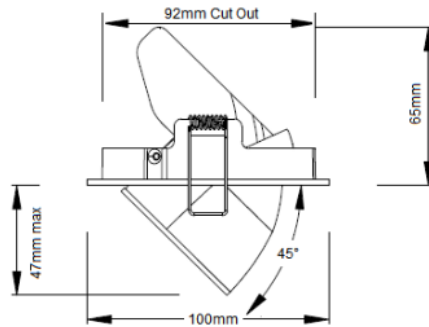

7 7 Years
Product Warranty
UK Only

2 2 Years
On-Site Warranty
Main-land UK Only

Tatio

04066 KWWDL15-S30-WHT

Optional Gear

Product Code	Description	Type
EMPAD01	Neka Emergency Downlight kit 2.5W Manual test	Emergency Module

Overview

The Tatio LED Wall Washer

Downlight rotates through 350 degrees and has a 35 degree tilt.

Available in varies CCT and has a high CRI, suitable for retail display, showrooms, entertainment and hospitality. Made from cast aluminium with a high-quality reflector the Kosnic Tatio delivers a highly efficient, high quality lighting

IP20

General Information

Ambient Temperature Range (°C)	-20°C to 50°C
IP Rating	IP20
Nominal Lifetime (h)	50,000 h
Protection Rating	Class II
Installation Area	Internal

Tel: 01635 523 713

Email: sales@kosnic.com

Kosnic.com