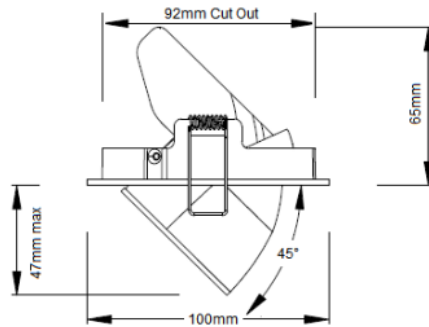

7 7 Years
Product Warranty
UK Only

2 2 Years
On-Site Warranty
Main-land UK Only

Tatio

04063 KWWDL15-B30-WHT

Optional Gear

Product Code	Description	Type
EMPAD01	Neka Emergency Downlight kit 2.5W Manual test	Emergency Module

Overview

The Tatio LED Wall Washer

Downlight rotates through 350 degrees and has a 35 degree tilt.

Available in varies CCT and has a high CRI, suitable for retail display, showrooms, entertainment and hospitality. Made from cast aluminium with a high-quality reflector the Kosnic Tatio delivers a highly efficient, high quality lighting

IP20

General Information

Ambient Temperature Range (°C)	-20°C to 50°C
IP Rating	IP20
Nominal Lifetime (h)	50,000 h
Protection Rating	Class II
Installation Area	Internal

Tel: 01635 523 713

Email: sales@kosnic.com

Kosnic.com