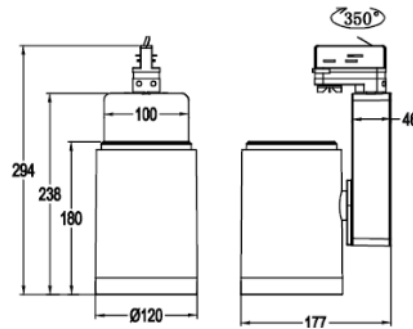

7 7 Years
Product Warranty
UK Only

2 2 Years
On-Site Warranty
Main-land UK Only

Aloba

Kosnic

03596 ALB50-B50

Overview

The Kosnic LED Tracklight is suitable for use with the Global 3 Circuit Track System. With a 350 degree rotation and 180 degree tilt, the Kosnic LED Tracklight is able to deliver a lot of light right where you need it. The LED Tracklight is particularly suitable for retail display, showrooms, galleries, and museums.

IP20

General Information

Ambient Temperature Range (°C)	-20°C to 50°C
IP Rating	IP20
Nominal Lifetime (h)	50,000 h
Protection Rating	Class I
Installation Area	Internal

Tel: 01635 523 713

Email: sales@kosnic.com

Kosnic.com