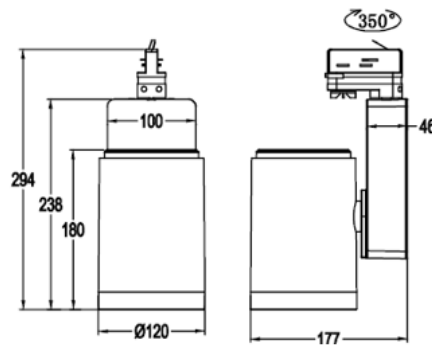

7 7 Years
Product Warranty
UK Only

2 2 Years
On-Site Warranty
Main-land UK Only

Aloba

Kosnic

03595 ALB50-B30

Overview

The Kosnic LED Tracklight is suitable for use with the Global 3 Circuit Track System. With a 350 degree rotation and 180 degree tilt, the Kosnic LED Tracklight is able to deliver a lot of light right where you need it. The LED Tracklight is particularly suitable for retail display, showrooms, galleries, and museums.

IP20

General Information

Ambient Temperature Range (°C)	-20°C to 50°C
IP Rating	IP20
Nominal Lifetime (h)	50,000 h
Protection Rating	Class I
Installation Area	Internal

Tel: 01635 523 713

Email: sales@kosnic.com

Kosnic.com