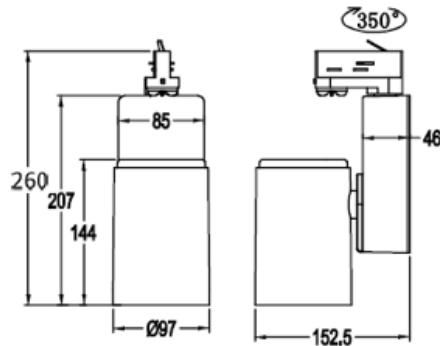

IP20

General Information

Ambient Temperature Range (°C)	-20°C to 50°C
IP Rating	IP20
Protection Rating	Class I
Installation Area	Internal

Technical Summary

Product Code	ALB34-B30
Input Voltage Supply	220-240Vac 50/60Hz
Default Power	34 W
Power Factor	0.95
Default CCT	3,000 K
SDCM of CCT	<6
CRI	≥82
Dimmable	N
Lumens Output Maximum	3,200 lm
Maximum Efficiency	94 lm/W
Nominal Lifetime (h)	50,000 h
Weight	1.08Kg
Dimensions (L x W x D) (mm)	260x152.5x97
Beam Angle - Lumi (°)	15

2 2 Years
On-Site Warranty
Main-land UK Only

Aloba

Kosnic 

03588 ALB34-B30

Overview

The Kosnic LED Tracklight is suitable for use with the Global 3 Circuit Track System. With a 350 degree rotation and 180 degree tilt, the Kosnic LED Tracklight is able to deliver a lot of light right where you need it. The LED Tracklight is particularly suitable for retail display, showrooms, galleries, and museums.

IP20

General Information

Ambient Temperature Range (°C)	-20°C to 50°C
IP Rating	IP20
Nominal Lifetime (h)	50,000 h
Protection Rating	Class I
Installation Area	Internal

Tel: 01635 523 713

Email: sales@kosnic.com