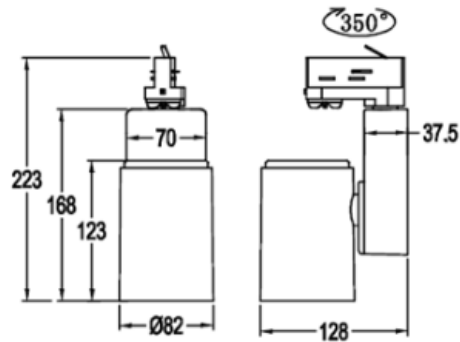

7 7 Years
Product Warranty
UK Only

2 2 Years
On-Site Warranty
Main-land UK Only

Aloba

Kosnic

03584 ALB24-B50

Overview

The Kosnic LED Tracklight is suitable for use with the Global 3 Circuit Track System. With a 350 degree rotation and 180 degree tilt, the Kosnic LED Tracklight is able to deliver a lot of light right where you need it. The LED Tracklight is particularly suitable for retail display, showrooms, galleries, and museums.

IP20

General Information

Ambient Temperature Range (°C)	-20°C to 50°C
IP Rating	IP20
Nominal Lifetime (h)	50,000 h
Protection Rating	Class I
Installation Area	Internal

Tel: 01635 523 713

Email: sales@kosnic.com

Kosnic.com