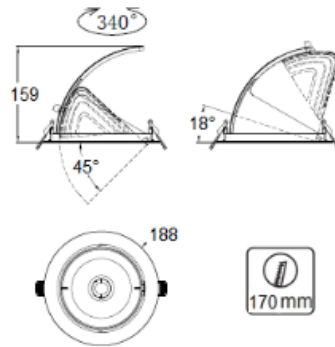

7 7 Years
Product Warranty
UK Only

2 2 Years
On-Site Warranty
Main-land UK Only

Tatio

03582 KWWDL34-S50

Optional Gear

Product Code	Description	Type
EMPAD01	Neka Emergency Downlight kit 2.5W Manual test	Emergency Module

Overview

The Tatio LED Wall Washer

Downlight rotates through 350 degrees and has a 35 degree tilt.

Available in varies CCT and has a high CRI, suitable for retail display, showrooms, entertainment and hospitality. Made from cast aluminium with a high-quality reflector the Kosnic Tatio delivers a highly efficient, high quality lighting

IP20

General Information

Ambient Temperature Range (°C)	-20°C to 50°C
IP Rating	IP20
Nominal Lifetime (h)	50,000 h
Protection Rating	Class II
Installation Area	Internal

Tel: 01635 523 713

Email: sales@kosnic.com

Kosnic.com