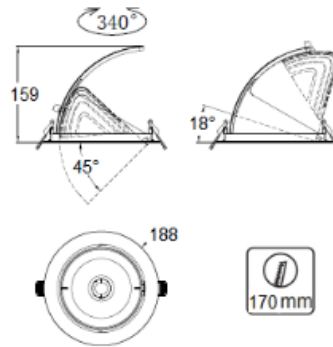

7 7 Years
Product Warranty
UK Only

2 2 Years
On-Site Warranty
Main-land UK Only

Tatio

03581 KWWDL34-S30

Optional Gear

Product Code	Description	Type
EMPAD01	Neka Emergency Downlight kit 2.5W Manual test	Emergency Module

Overview

The Tatio LED Wall Washer

Downlight rotates through 350 degrees and has a 35 degree tilt.

Available in varies CCT and has a high CRI, suitable for retail display, showrooms, entertainment and hospitality. Made from cast aluminium with a high-quality reflector the Kosnic Tatio delivers a highly efficient, high quality lighting

IP20

General Information

Ambient Temperature Range (°C)	-20°C to 50°C
IP Rating	IP20
Nominal Lifetime (h)	50,000 h
Protection Rating	Class II
Installation Area	Internal

Tel: 01635 523 713

Email: sales@kosnic.com

Kosnic.com