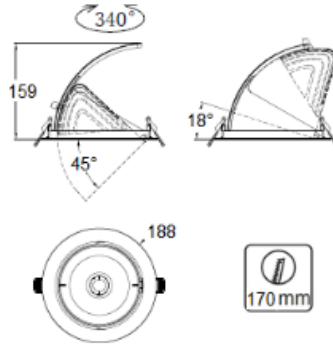

7 7 Years
Product Warranty
UK Only

2 2 Years
On-Site Warranty
Main-land UK Only

Tatio

03580 KWWDL34-B50

Optional Gear

Product Code	Description	Type
EMPAD01	Neka Emergency Downlight kit 2.5W Manual test	Emergency Module

Overview

The Tatio LED Wall Washer

Downlight rotates through 350 degrees and has a 35 degree tilt.

Available in varies CCT and has a high CRI, suitable for retail display, showrooms, entertainment and hospitality. Made from cast aluminium with a high-quality reflector the Kosnic Tatio delivers a highly efficient, high quality lighting

IP20

General Information

Ambient Temperature Range (°C)	-20°C to 50°C
IP Rating	IP20
Nominal Lifetime (h)	50,000 h
Protection Rating	Class II
Installation Area	Internal

Tel: 01635 523 713

Email: sales@kosnic.com

Kosnic.com