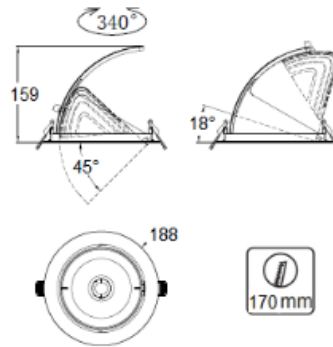

7 7 Years
Product Warranty
UK Only

2 2 Years
On-Site Warranty
Main-land UK Only

Tatio

03579 KWWDL34-B30

Optional Gear

Product Code	Description	Type
EMPAD01	Neka Emergency Downlight kit 2.5W Manual test	Emergency Module

Overview

The Tatio LED Wall Washer

Downlight rotates through 350 degrees and has a 35 degree tilt.

Available in varies CCT and has a high CRI, suitable for retail display, showrooms, entertainment and hospitality. Made from cast aluminium with a high-quality reflector the Kosnic Tatio delivers a highly efficient, high quality lighting

IP20

General Information

Ambient Temperature Range (°C)	-20°C to 50°C
IP Rating	IP20
Nominal Lifetime (h)	50,000 h
Protection Rating	Class II
Installation Area	Internal

Tel: 01635 523 713

Email: sales@kosnic.com

Kosnic.com