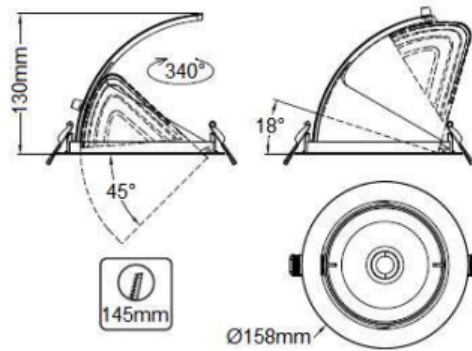

7 7 Years
Product Warranty
UK Only

2 2 Years
On-Site Warranty
Main-land UK Only

Tatio

03578 KWWDL24-S50

Optional Gear

Product Code	Description	Type
EMPAD01	Neka Emergency Downlight kit 2.5W Manual test	Emergency Module

Overview

The Tatio LED Wall Washer

Downlight rotates through 350 degrees and has a 35 degree tilt.

Available in varies CCT and has a high CRI, suitable for retail display, showrooms, entertainment and hospitality. Made from cast aluminium with a high-quality reflector the Kosnic Tatio delivers a highly efficient, high quality lighting

IP20

General Information

Ambient Temperature Range (°C)	-20°C to 50°C
IP Rating	IP20
Nominal Lifetime (h)	50,000 h
Protection Rating	Class II
Installation Area	Internal

Tel: 01635 523 713

Email: sales@kosnic.com

Kosnic.com