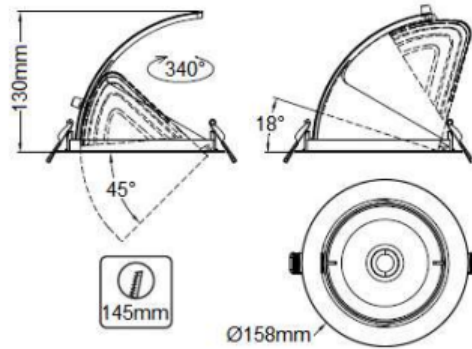

7 7 Years
Product Warranty
UK Only

2 2 Years
On-Site Warranty
Main-land UK Only

Tatio

03577 KWWDL24-S30

Optional Gear

Product Code	Description	Type
EMPAD01	Neka Emergency Downlight kit 2.5W Manual test	Emergency Module

Overview

The Tatio LED Wall Washer

Downlight rotates through 350 degrees and has a 35 degree tilt.

Available in varies CCT and has a high CRI, suitable for retail display, showrooms, entertainment and hospitality. Made from cast aluminium with a high-quality reflector the Kosnic Tatio delivers a highly efficient, high quality lighting

IP20

General Information

Ambient Temperature Range (°C)	-20°C to 50°C
IP Rating	IP20
Nominal Lifetime (h)	50,000 h
Protection Rating	Class II
Installation Area	Internal

Tel: 01635 523 713

Email: sales@kosnic.com

Kosnic.com