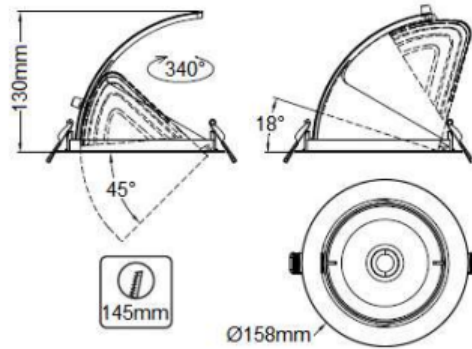

7 7 Years
Product Warranty
UK Only

2 2 Years
On-Site Warranty
Main-land UK Only

Tatio

03576 KWWDL24-B50

Optional Gear

Product Code	Description	Type
EMPAD01	Neka Emergency Downlight kit 2.5W Manual test	Emergency Module

Overview

The Tatio LED Wall Washer

Downlight rotates through 350 degrees and has a 35 degree tilt.

Available in varies CCT and has a high CRI, suitable for retail display, showrooms, entertainment and hospitality. Made from cast aluminium with a high-quality reflector the Kosnic Tatio delivers a highly efficient, high quality lighting

IP20

General Information

Ambient Temperature Range (°C)	-20°C to 50°C
IP Rating	IP20
Nominal Lifetime (h)	50,000 h
Protection Rating	Class II
Installation Area	Internal

Tel: 01635 523 713

Email: sales@kosnic.com

Kosnic.com