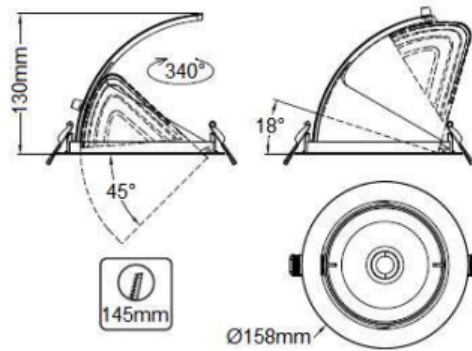

7 7 Years
Product Warranty
UK Only

2 2 Years
On-Site Warranty
Main-land UK Only

Tatio

03575 KWWDL24-B30

Optional Gear

Product Code	Description	Type
EMPAD01	Neka Emergency Downlight kit 2.5W Manual test	Emergency Module

Overview

The Tatio LED Wall Washer

Downlight rotates through 350 degrees and has a 35 degree tilt.

Available in varies CCT and has a high CRI, suitable for retail display, showrooms, entertainment and hospitality. Made from cast aluminium with a high-quality reflector the Kosnic Tatio delivers a highly efficient, high quality lighting

IP20

General Information

Ambient Temperature Range (°C)	-20°C to 50°C
IP Rating	IP20
Nominal Lifetime (h)	50,000 h
Protection Rating	Class II
Installation Area	Internal

Tel: 01635 523 713

Email: sales@kosnic.com

Kosnic.com