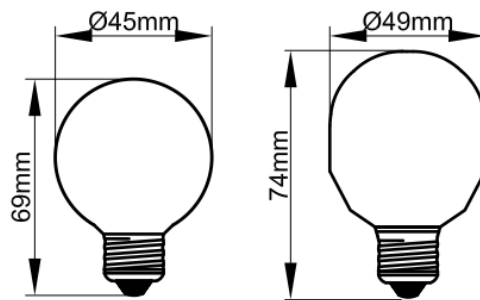

Colour Golf

00278 KLED01GLF/E27-YL

Overview

The Kosnic Home range of LED products brings the energy saving capabilities of LED technology to the home. The LED Golf Ball lamps can quickly replace filament products in decorative lighting applications and are suitable for use in lighting festoons but as decorative lamps they are not intended for household room illumination.

KLED01.02GLF/E27 P45-E27(IEC 60630)

General Information

Ambient Temperature Range (°C)	-20°C to 40°C
Nominal Lifetime (h)	15,000 h
Installation Area	Internal

Tel: 01635 523 713

Email: sales@kosnic.com

Kosnic.com