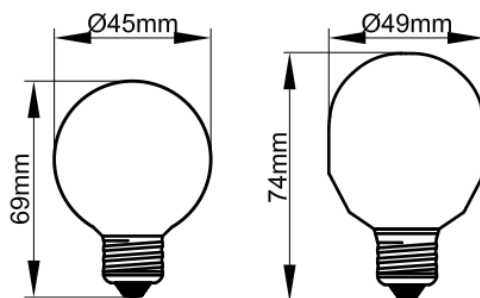

Colour Golf

00275 KLED01GLF/E27-GR

Overview

The Kosnic Home range of LED products brings the energy saving capabilities of LED technology to the home. The LED Golf Ball lamps can quickly replace filament products in decorative lighting applications and are suitable for use in lighting festoons but as decorative lamps they are not intended for household room illumination.

KLED01.02GLF/E27 P45-E27(IEC 60630)

General Information

Ambient Temperature Range (°C)	-20°C to 40°C
Nominal Lifetime (h)	15,000 h
Installation Area	Internal

Tel: 01635 523 713

Email: sales@kosnic.com

Kosnic.com