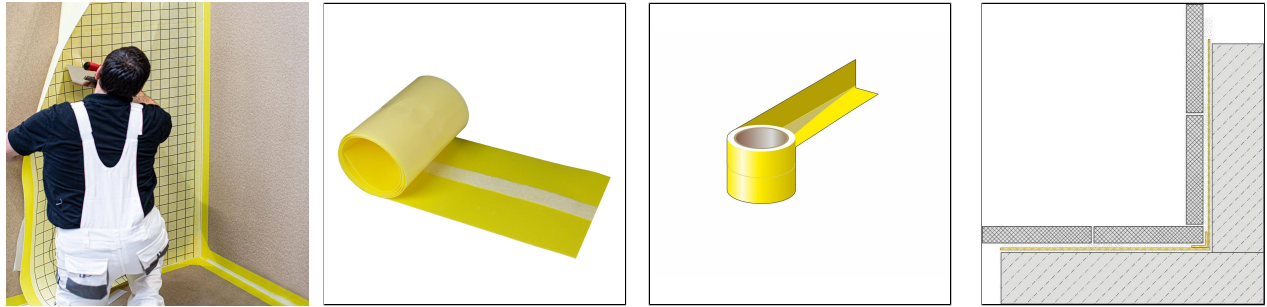

DURABASE WS

Self-Adhesive Corner Tape For Secure Sealing Of Wall And Floor In Indoor Areas

TECHNICAL DIMENSIONS AND PRODUCT VARIANTS

Material	Polyethylene
Colour	yellow
Length	10 m, 50 m
Width mm	12 cm
Strength	0,5

PRODUCT VARIANTS

Ident	Colour	Length
WSE 120-10/1	yellow	10 m
WSE 120-50/1	yellow	50 m

13 March 2025 06:04 PM

Please note: For technical reasons, tolerances in color effects of the materials and print are possible. All information is based on the best of our knowledge and belief. No guarantee can be derived from this. We reserve the right to any technical changes if they are in the interest of progress or if they are production-related.