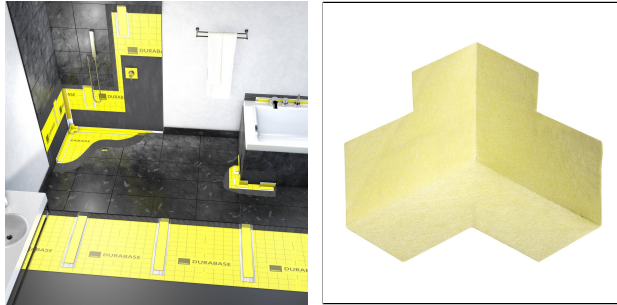

DURABASE WP

Internal Corner For Wp, Wp++ And Ci++

TECHNICAL DIMENSIONS AND PRODUCT VARIANTS

Material	[Polypropylene],[TPE]
Colour	yellow
Length	11.5 m
Width mm	11.5 cm
dimension	115 x 115 mm

PRODUCT VARIANTS

Ident	Colour	Length
WPFXI/GN	yellow	11.5 m
WPFXI/GR	yellow	11.5 m

Please note: For technical reasons, tolerances in color effects of the materials and print are possible. All information is based on the best of our knowledge and belief. No guarantee can be derived from this. We reserve the right to any technical changes if they are in the interest of progress or if they are production-related.