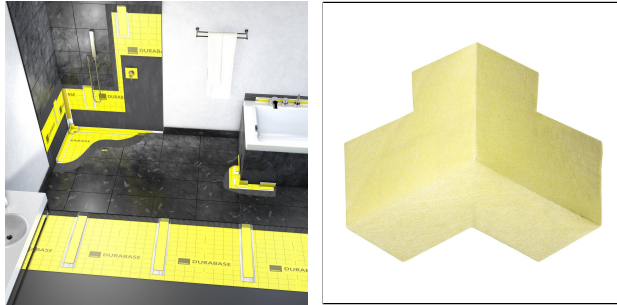

DURABASE WP

Internal Corner For WP, WP++ And CI++

TECHNICAL DIMENSIONS AND PRODUCT VARIANTS

Material	Polypropylene, TPE
Colour	yellow
Length	11.5 m
Width mm	11.5 cm

PRODUCT VARIANTS

Ident	Colour	Length
WPFXI/GN	yellow	11.5 m
WPFXI/GR	yellow	11.5 m
WPFXI/SPS	yellow	11.5 m
WPSAI180SK	yellow	11.5 m
WPSAI400SK	yellow	11.5 m
WPSAI4848SK	yellow	11.5 m
WPSUP180SK	yellow	11.5 m
WPSUP400SK	yellow	11.5 m
WPSUP4848SK	yellow	11.5 m
WPTIL 180/SK	yellow	11.5 m
WPTIL 400/SK	yellow	11.5 m
WPTIL 4848/SK	yellow	11.5 m
WPFXI/2	yellow	
WPFXI/25	yellow	