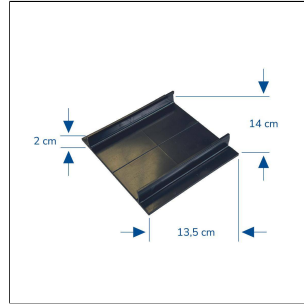

U-DRAIN PRO XC

Connector for drainage channel U-DRAIN PRO 65/105

TECHNICAL DIMENSIONS AND PRODUCT VARIANTS

Material	[PVC]
Length	13.5 cm, 10 cm
Height	20 mm, 100 mm
Width mm	100 mm, 140 mm

PRODUCT VARIANTS

Ident	Height	Length
UDP 50-100-XC	20 mm	13.5 cm
UDP 100-65-XC	100 mm	10 cm

Please note: For technical reasons, tolerances in color effects of the materials and print are possible. All information is based on the best of our knowledge and belief. No guarantee can be derived from this. We reserve the right to any technical changes if they are in the interest of progress or if they are production-related.