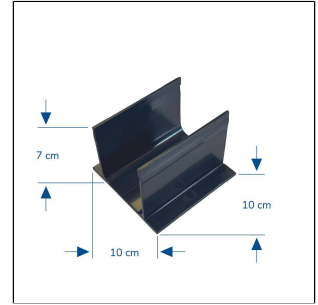

U-DRAIN PRO XC

Connector for drainage channel U-DRAIN PRO 65/105

TECHNICAL DIMENSIONS AND PRODUCT VARIANTS

Material	[PVC]
Length	13.5 cm, 10 cm
Height	20 mm, 100 mm
Width mm	100 mm, 140 mm

PRODUCT VARIANTS

Ident	Height	Length
UDP 50-100-XC	20 mm	13.5 cm
UDP 100-65-XC	100 mm	10 cm

Please note: For technical reasons, tolerances in color effects of the materials and print are possible. All information is based on the best of our knowledge and belief. No guarantee can be derived from this. We reserve the right to any technical changes if they are in the interest of progress or if they are production-related.