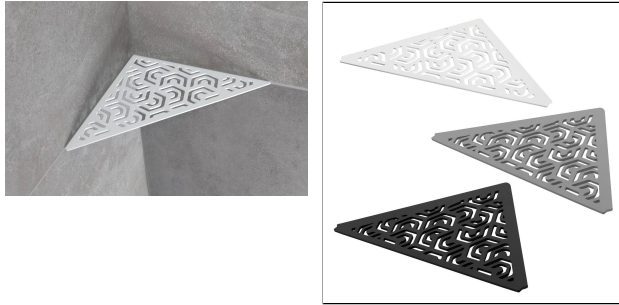

TI-SHELF PENTA

Corner Shelf

TECHNICAL DIMENSIONS AND PRODUCT VARIANTS

Material	Aluminium, Stainless Steel (304)
Surface	tactile coated, gebürstet
Colour	natural, concrete grey (RAL 0006500), white matt (RAL 9003), black matt (RAL 9005), sand (RAL 0808005)
Strength	1.25, 2
dimension	28 x 20 cm

PRODUCT VARIANTS

Ident	Surface	Colour
TSE PM1	gebürstet	natural
TSAC11 PM1	tactile coated	black matt (RAL 9005)
TSAC65 PM1	tactile coated	concrete grey (RAL 0006500)
TSAC80 PM1	tactile coated	sand (RAL 0808005)
TSAC12 PM1	tactile coated	white matt (RAL 9003)