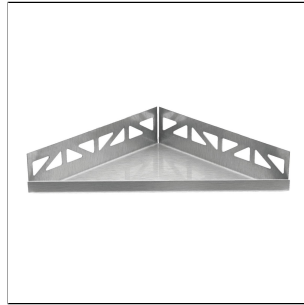

# TI-SHELF DRG

Triangular Corner Shelf With Legs Of Equal Length

## TECHNICAL DIMENSIONS AND PRODUCT VARIANTS

Material	Stainless Steel (V2A/304)
Surface	gebürstet
Colour	natural
Height (b)	12.5
dimension	240 x 170 x 12,5 mm, 273 x 195 x 12,5 mm, 310 x 220 x 12,5 mm, 345 x 245 x 12,5 mm, 380 x 270 x 12,5 mm