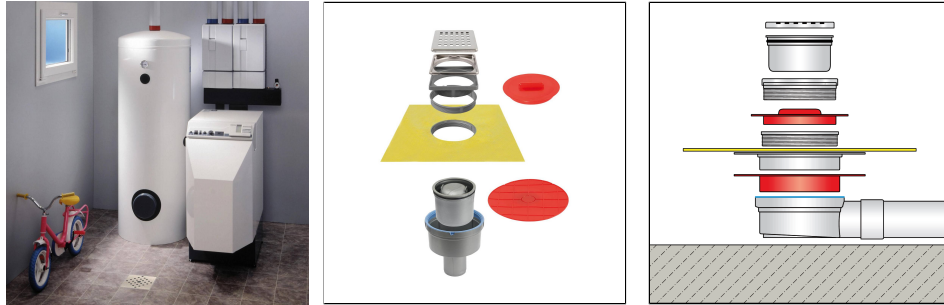

TI-DRAIN

Modular Floor Drain Complete Set With System Sealing

TECHNICAL DIMENSIONS AND PRODUCT VARIANTS

Material	Divers
Length	10 cm, 15 cm
Width mm	100 mm, 150 mm
dimension	100 x 100 mm, 150 x 150 mm

PRODUCT VARIANTS

Ident	Length
TD SET F 5076-V	10 cm
TD SET F 5060	10 cm
TD SET N 5060	10 cm
TD SET F 5060-15	15 cm
TD SET N 5060-15	15 cm

13 March 2025 05:02 PM

Please note: For technical reasons, tolerances in color effects of the materials and print are possible. All information is based on the best of our knowledge and belief. No guarantee can be derived from this. We reserve the right to any technical changes if they are in the interest of progress or if they are production-related.