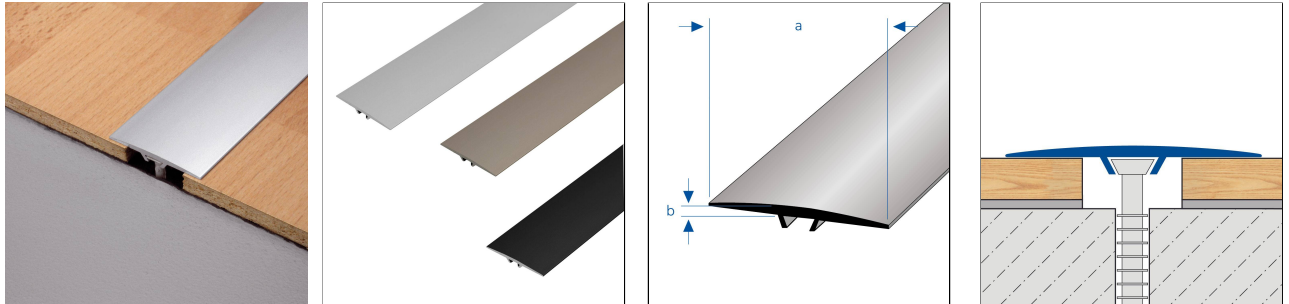

MULTIFLOOR EXPANSION

TECHNICAL DIMENSIONS AND PRODUCT VARIANTS

Material	Aluminium
Surface	powder coated, anodised
Colour	silver, titanium, black matt (RAL 9011)
Length	100 cm, 270 cm
Höhe (b)	6 mm

PRODUCT VARIANTS

Ident	Höhe (b)	Surface	Colour	Length
MFDAE 4000/100	6 mm	anodised	silver	100 cm
MFDAE 4000/270	6 mm	anodised	silver	270 cm
MFDAE 4000-T/100	6 mm	anodised	titanium	100 cm
MFDAE 4000-T/270	6 mm	anodised	titanium	270 cm
MFDACM 4011/100	6 mm	powder coated	black matt (RAL 9011)	100 cm
MFDACM 4011/270	6 mm	powder coated	black matt (RAL 9011)	270 cm