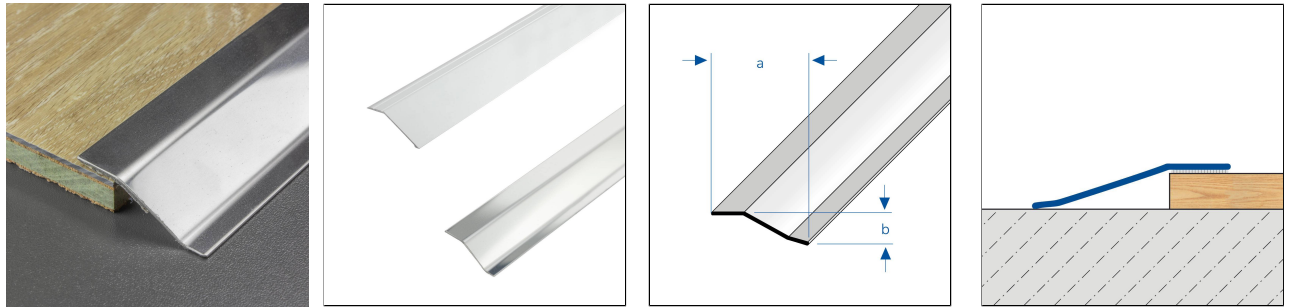

# LP-TRANS

Adjustable Height Profile Made Of Aluminium

## TECHNICAL DIMENSIONS AND PRODUCT VARIANTS

Material	Aluminium, Stainless Steel (V2A/304)
Surface	natural, anodised
Colour	natural, silver
Length	90 cm, 270 cm
Height (b)	5 mm, 6 mm, 8 mm, 12 mm, 20 mm
Width mm	30 mm, 40 mm, 43 mm, 55 mm
height up to	8 mm, 10 mm, 12 mm, 16 mm, 22 mm

## PRODUCT VARIANTS

Ident	Height (b)	Surface	Colour	Length
LPTE 800-SK/90	5 mm	natural	natural	90 cm
LPTE 800-SK/270	5 mm	natural	natural	270 cm
LPTAE 800-SK/90	6 mm	anodised	silver	90 cm
LPTAE 800-SK/270	6 mm	anodised	silver	270 cm
LPTE 1400-SK/90	8 mm	natural	natural	90 cm
LPTE 1400-SK/270	8 mm	natural	natural	270 cm
LPTAE 1400-SK/90	12 mm	anodised	silver	90 cm
LPTAE 1400-SK/270	12 mm	anodised	silver	270 cm
LPTAE 2200-SK/90	20 mm	anodised	silver	90 cm
LPTAE 2200-SK/270	20 mm	anodised	silver	270 cm