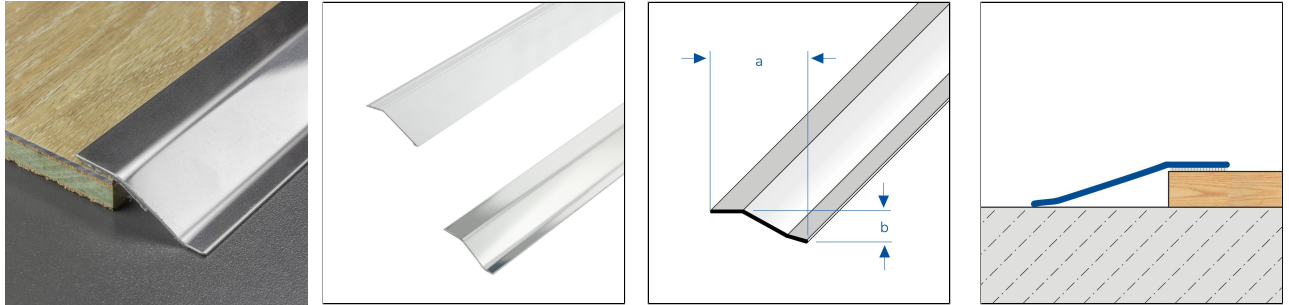

## Adjustable Height Profile Made Of Aluminium

### TECHNICAL DIMENSIONS AND PRODUCT VARIANTS

Material	Aluminium, Stainless Steel (304)
Surface	natural, anodised
Colour	natural, silver
Length	90 cm, 270 cm
Height (b)	5 mm, 6 mm, 8 mm, 12 mm, 20 mm
Width mm	30 mm, 40 mm, 43 mm, 55 mm
height up to	8 mm, 10 mm, 12 mm, 16 mm, 22 mm

### PRODUCT VARIANTS

Ident	Height (b)	Surface	Colour	Length
LPTE 800-SK/90	5 mm	natural	natural	90 cm
LPTE 800-SK/270	5 mm	natural	natural	270 cm
LPTAE 800-SK/90	6 mm	anodised	silver	90 cm
LPTAE 800-SK/270	6 mm	anodised	silver	270 cm
LPTE 1400-SK/90	8 mm	natural	natural	90 cm
LPTE 1400-SK/270	8 mm	natural	natural	270 cm
LPTAE 1400-SK/90	12 mm	anodised	silver	90 cm
LPTAE 1400-SK/270	12 mm	anodised	silver	270 cm
LPTAE 2200-SK/90	20 mm	anodised	silver	90 cm
LPTAE 2200-SK/270	20 mm	anodised	silver	270 cm