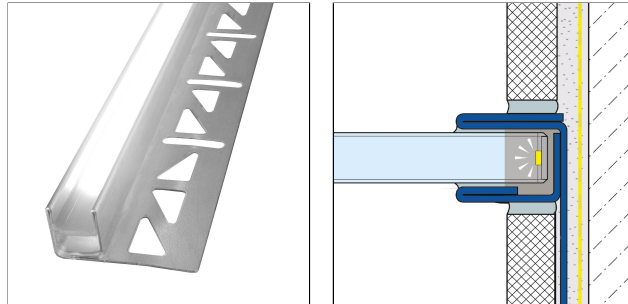

# SHOWER-GK LED

## TECHNICAL DIMENSIONS AND PRODUCT VARIANTS

|          |                           |
|----------|---------------------------|
| Material | Stainless Steel (V2A/304) |
| Surface  | gebürstet                 |
| Colour   | natural                   |
| Length   | 220 cm                    |
| Höhe (b) | 19                        |

## PRODUCT VARIANTS

| Ident              | Höhe (b) | Surface   | Colour  | Length |
|--------------------|----------|-----------|---------|--------|
| GKGW 190/66-EM/220 | 19       | gebürstet | natural | 220 cm |