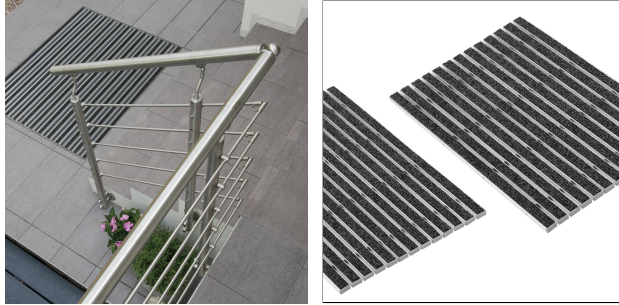

DURAWAY

TECHNICAL DIMENSIONS AND PRODUCT VARIANTS

Material	Aluminium
Colour	black (33), light grey (97)
Length	60 cm, 80 cm
Höhe (b)	10 mm

PRODUCT VARIANTS

Ident	Höhe (b)	Colour	Length
DWR 1033-6040	10 mm	black (33)	60 cm
DWR 1033-8060	10 mm	black (33)	80 cm
DWR 1097-6040	10 mm	light grey (97)	60 cm
DWR 1097-8060	10 mm	light grey (97)	80 cm