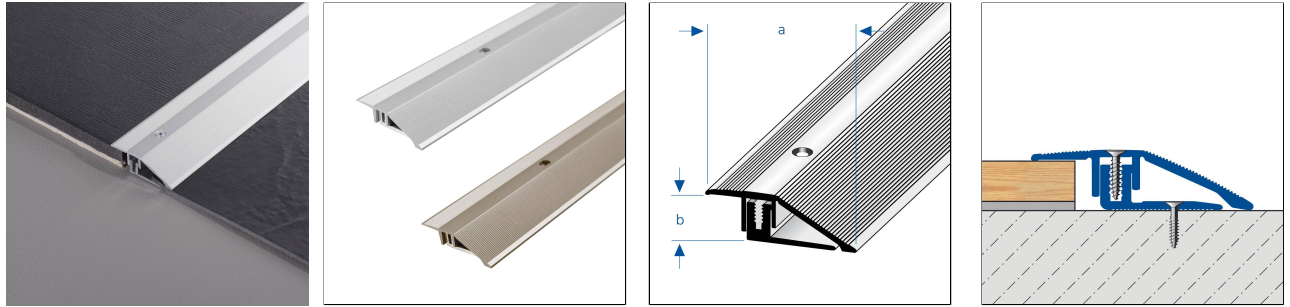

DUOFLOOR Finish

TECHNICAL DIMENSIONS AND PRODUCT VARIANTS

Material	Aluminium
Surface	anodised
Colour	silver, titanium
Length	100 cm, 270 cm
Sichtbreite (a)	44 mm
Höhe (b)	6 mm

PRODUCT VARIANTS

Ident	Höhe (b)	Surface	Colour	Length
DUFF 1400/100	6 mm	anodised	silver	100 cm
DUFF 1400/270	6 mm	anodised	silver	270 cm
DUFF 1400-T/100	6 mm	anodised	titanium	100 cm
DUFF 1400-T/270	6 mm	anodised	titanium	270 cm