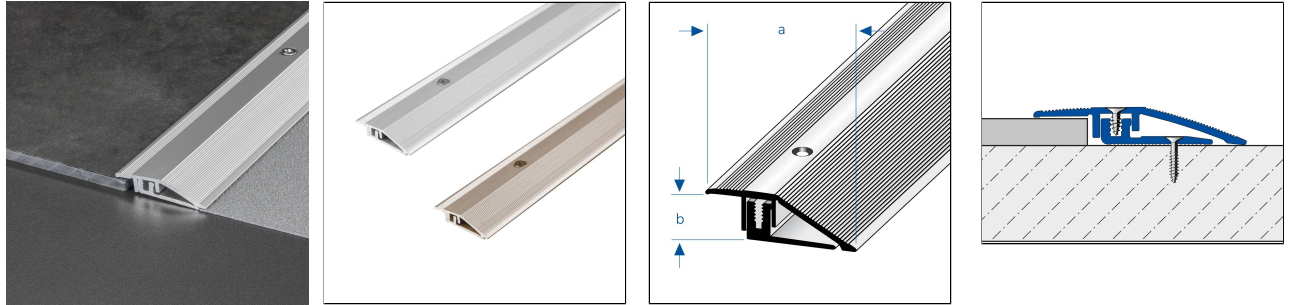

DUOFLOOR LVT Finish

Screwable Adjustable Height Profile

TECHNICAL DIMENSIONS AND PRODUCT VARIANTS

Material	Aluminium
Surface	anodised
Colour	silver, champagne, titanium
Length	100 cm, 270 cm
sight width	33 mm, 44 mm
Height (b)	3.5 mm
Width mm	44 mm
height up to	5 mm

PRODUCT VARIANTS

Ident	Height (b)	Surface	Colour	Length
DUFF LVT 33-600-C/100	3.5 mm	anodised	champagne	100 cm
DUFF LVT 33-600-C/270	3.5 mm	anodised	champagne	270 cm
DUFF LVT 33-600/100	3.5 mm	anodised	silver	100 cm
DUFF LVT 600/270	3.5 mm	anodised	silver	270 cm
DUFF LVT 33-600/270	3.5 mm	anodised	silver	270 cm
DUFF LVT 33-600-T/100	3.5 mm	anodised	titanium	100 cm
DUFF LVT 33-600-T/270	3.5 mm	anodised	titanium	270 cm