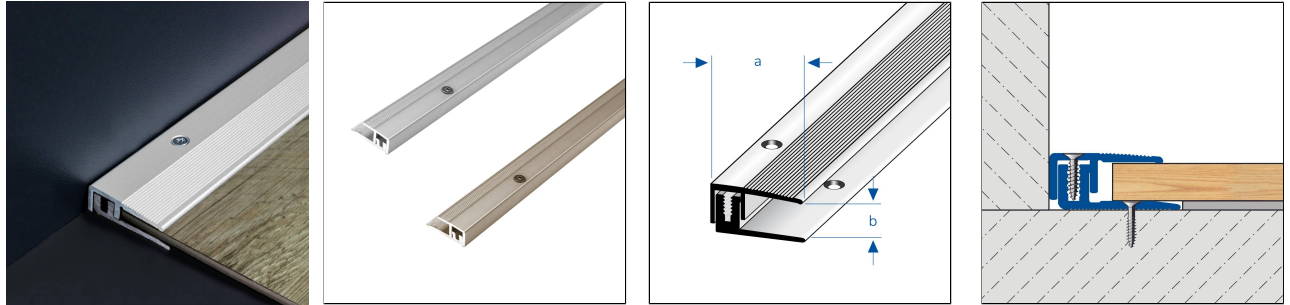

DUOFLOOR LVT Border

Screwable Metal Edge Trim Profile

TECHNICAL DIMENSIONS AND PRODUCT VARIANTS

Material	Aluminium
Surface	anodised
Colour	silver, champagne, titanium
Length	100 cm, 270 cm
sight width	17 mm
Height (b)	3.5 mm
height up to	5 mm

PRODUCT VARIANTS

Ident	Height (b)	Surface	Colour	Length
DUFB LVT 17-600-C/100	3.5 mm	anodised	champagne	100 cm
DUFB LVT 17-600-C/270	3.5 mm	anodised	champagne	270 cm
DUFB LVT 17-600/100	3.5 mm	anodised	silver	100 cm
DUFB LVT 17- 600/270	3.5 mm	anodised	silver	270 cm
DUFB LVT 17-600-T/100	3.5 mm	anodised	titanium	100 cm
DUFB LVT 17-600-T/270	3.5 mm	anodised	titanium	270 cm