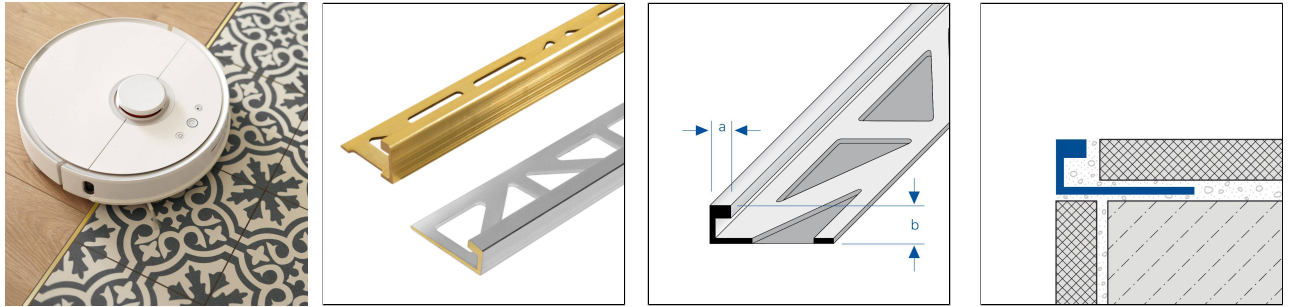

DUROSOL 5mil Brass

L-Shaped Edge Trim Profile With Wide Visual Edge Made Of Brass

TECHNICAL DIMENSIONS AND PRODUCT VARIANTS

Material	Brass
Surface	natural, chrome
Colour	natural, chrome
Length	250 cm
sight width	5 mm
Height (b)	12.5 mm, 9 mm, 11 mm

PRODUCT VARIANTS

Ident	Height (b)	Surface	Colour	Length
DSM 90-5-SC/250	9 mm	chrome	chrome	250 cm
DSM 90-5/250	9 mm	natural	natural	250 cm
DSM 110-5-SC/250	11 mm	chrome	chrome	250 cm
DSM 110-5/250	11 mm	natural	natural	250 cm
DSM 125-5-SC/250	12.5 mm	chrome	chrome	250 cm
DSM 125-5/250	12.5 mm	natural	natural	250 cm