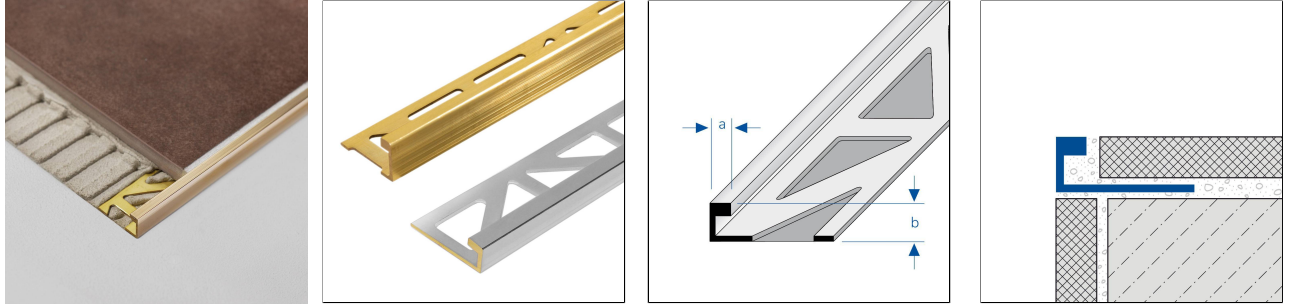

DUROSOL 5MIL Brass

TECHNICAL DIMENSIONS AND PRODUCT VARIANTS

Material	Brass
Surface	natural, chrome
Colour	natural, silver
Length	250 cm
Sichtbreite (a)	5 mm
Höhe (b)	12.5 mm, 9 mm, 11 mm

PRODUCT VARIANTS

Ident	Höhe (b)	Surface	Colour	Length
DSM 90-5-SC/250	9 mm	chrome	silver	250 cm
DSM 90-5/250	9 mm	natural	natural	250 cm
DSM 110-5-SC/250	11 mm	chrome	silver	250 cm
DSM 110-5/250	11 mm	natural	natural	250 cm
DSM 125-5-SC/250	12.5 mm	chrome	silver	250 cm
DSM 125-5/250	12.5 mm	natural	natural	250 cm