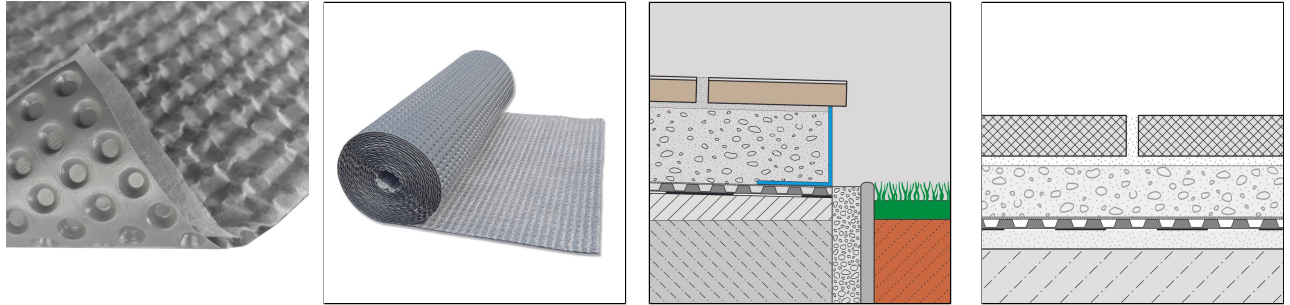

# DURABASE DR 80

Drainage Mat For Ceramic Coverings In Outdoor Areas

## TECHNICAL DIMENSIONS AND PRODUCT VARIANTS

Material	Polyethylene
Colour	grey
Length	15 m
Width mm	100 cm
Surface area (sqm)	15 m <sup>2</sup> , 135 m <sup>2</sup>
Strength	0,5 mm

## PRODUCT VARIANTS

Ident	Colour	Length
DR 80 15/9	grey	15 m
DR 80 15/1	grey	15 m

12 March 2025 04:23 AM

Please note: For technical reasons, tolerances in color effects of the materials and print are possible. All information is based on the best of our knowledge and belief. No guarantee can be derived from this. We reserve the right to any technical changes if they are in the interest of progress or if they are production-related.