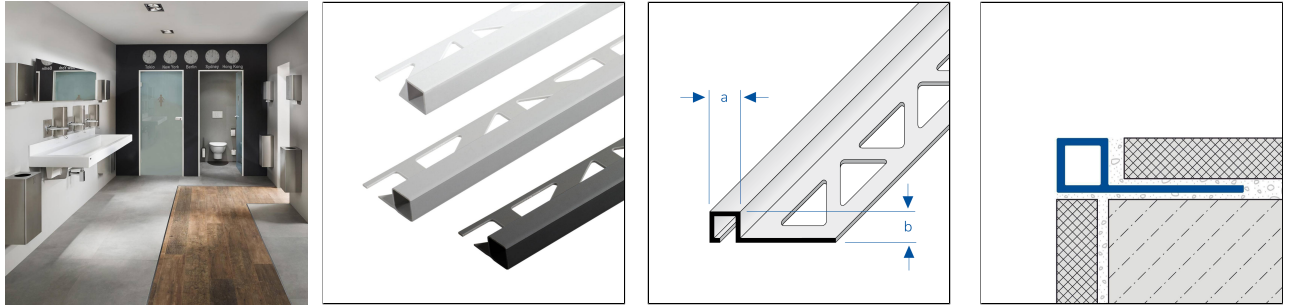

SQUARELINE PVC

Square Box Trim Profile Made Of PVC

TECHNICAL DIMENSIONS AND PRODUCT VARIANTS

Material	PVC
Colour	white, black, silver grey
Length	250 cm
sight width	8 mm, 10 mm, 12 mm
Height (b)	7 mm, 9 mm, 11 mm
Strength	1 mm

PRODUCT VARIANTS

Ident	Height (b)	Colour	Length
DPSP 733/250	7 mm	black	250 cm
DPSP 751/250	7 mm	silver grey	250 cm
DPSP 730/250	7 mm	white	250 cm
DPSP 933/250	9 mm	black	250 cm
DPSP 951/250	9 mm	silver grey	250 cm
DPSP 930/250	9 mm	white	250 cm
DPSP 1133/250	11 mm	black	250 cm
DPSP 1151/250	11 mm	silver grey	250 cm
DPSP 1130/250	11 mm	white	250 cm