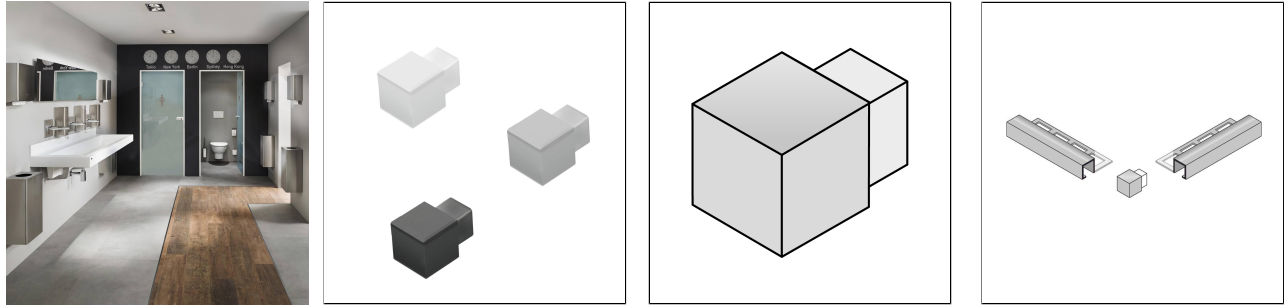

SQUARELINE PVC

Corner Piece For Profile Series Squareline

TECHNICAL DIMENSIONS AND PRODUCT VARIANTS

| | |
|----------|------------------------------------|
| Material | [PVC] |
| Colour | white, jasmine, black, silver grey |
| Height | 7 mm, 9 mm, 11 mm |