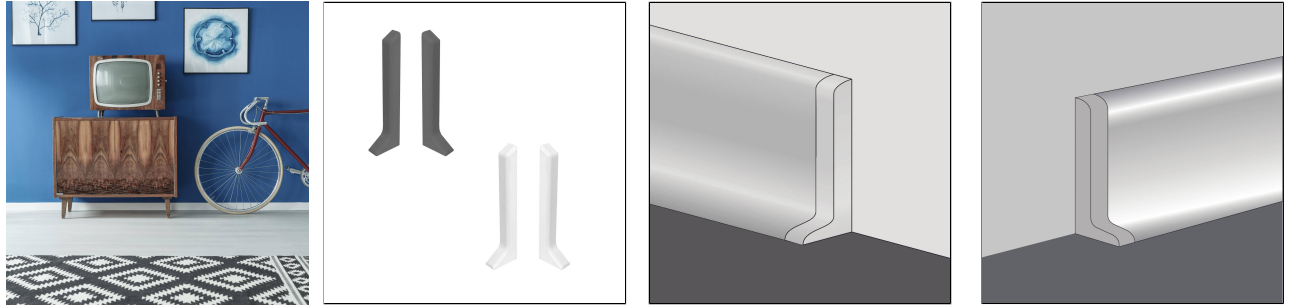

CONSTRUCT SOLID CORE

End Cap For Core Skirting Board With Flexible Lip

TECHNICAL DIMENSIONS AND PRODUCT VARIANTS

| | |
|------------|--|
| Material | PVC |
| Surface | Real wood decor |
| Colour | black, dark grey, hellgrau, light oak, beech, beige, white |
| Height (b) | 60 |

PRODUCT VARIANTS

| Ident | Height (b) | Surface | Colour |
|--------------|------------|-----------------|-----------|
| KSD 2250-XKL | 60 | Real wood decor | beech |
| KSD 2250-XKR | 60 | Real wood decor | beech |
| KSD 1260-XKL | 60 | Real wood decor | light oak |
| KSD 1260-XKR | 60 | Real wood decor | light oak |
| KSD 4244-XKL | 60 | | beige |
| KSD 1001-XKL | 60 | | black |
| KSD 1001-XKR | 60 | | black |
| KSD 1184-XKL | 60 | | dark grey |
| KSD 1184-XKR | 60 | | dark grey |
| KSD 1202-XKL | 60 | | hellgrau |
| KSD 1202-XKR | 60 | | hellgrau |
| KSD 5012-XKL | 60 | | white |
| KSD 5012-XKR | 60 | | white |