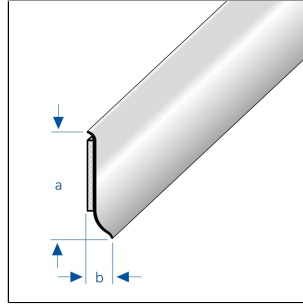

CONSTRUCT SOLID CORE

TECHNICAL DIMENSIONS AND PRODUCT VARIANTS

Material	PVC,HDF
Colour	black, dark grey, hellgrau, white
Length	255 cm
Höhe (b)	60

PRODUCT VARIANTS

Ident	Höhe (b)	Colour	Length
KSD 1001/255	60	black	255 cm
KSD 1184/255	60	dark grey	255 cm
KSD 1202/255	60	hellgrau	255 cm
KSD 5012/255	60	white	255 cm