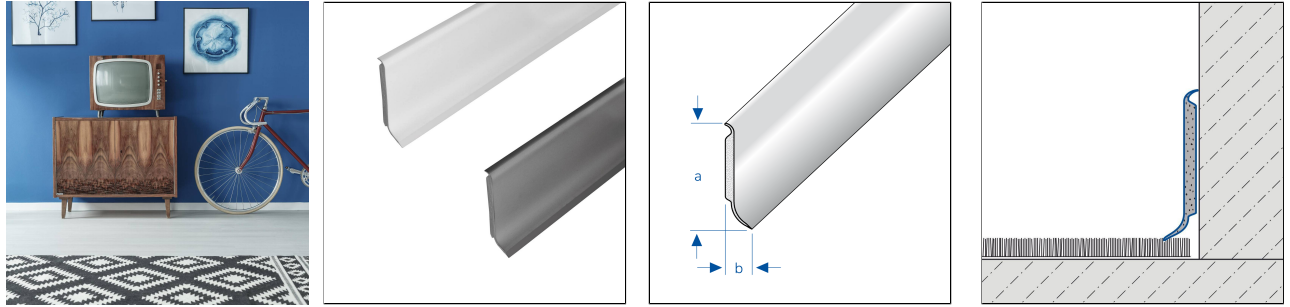

CONSTRUCT SOLID CORE

Foamed Solid Core Skirting For All Floor Types

TECHNICAL DIMENSIONS AND PRODUCT VARIANTS

Material	PVC
Surface	Real wood decor
Colour	white, dark grey, light oak, beech
Length	250 cm
Height (b)	60
Width mm	15 mm

PRODUCT VARIANTS

Ident	Height (b)	Surface	Colour	Length
GSD 5700/250	60	Real wood decor	beech	250 cm
GSD 3300/250	60	Real wood decor	light oak	250 cm
GSD 1460/250	60		dark grey	250 cm
GSD 1170/250	60		white	250 cm