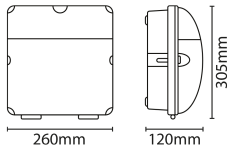

FEATURES

- Tough polycarbonate housing & captive stainless steel screws
- 20mm knockouts to side and rear
- IP65 IK08 Rated
- Hinged front for easy access

GENERAL INFORMATION

Light Source	LED	Colour / Finish	Black
Application	External	Mounting Type	Surface
Product Warranty	5 Years	Net Weight	1.5 kg
Energy Efficiency Class	F		

TECHNICAL INFORMATION

Nominal Voltage	240	Frequency	50Hz
Class Protection	1	Operating Temperature (Min)	-20 °C
Operating Temperature (Max)	45 °C	Average Rated Life	50,000 h
Number of switching cycles	25,000	Construction Materials Line 1	Polycarbonate
Dimensions - Height	305 mm	Dimensions - Width	206 mm
Dimensions - Depth	120 mm	IK Rating	IK08
IP Rating	IP65		

PRODUCT INFORMATION

Wattage Combined	30W	CCT Combined	4000K
Luminaire Lumens Combined	2317 lm	lm/W Combined	77 lm/w
Beam Angle	120°	CRI	80
SDCM	<6	Lumen Maintenance	0.8

Lighting Technology used	LED	Non-Directional or Directional	NDLS
Mains or non-mains	MLS	Correlated Colour temperature type	SINGLE_VALUE
Correlated Colour temperature (K) 1	4,000	Chromaticity coordinates x	0.376
Chromaticity coordinates y	0.37	Peak Luminous Intensity (cd)	478 cd
Beam Angle range minimum (degrees)	120	Stroboscopic effect metric (SVM)	0
Flicker Metric (pst)	0.1	R9 colour rendering index	17
Survival factor @6000hrs	0.9	Spectrum report available	Yes
Displacement Factor	0.95	CCT1/WATT1: Rated Peak Intensity	478 cd

PHOTOMETRICS					
Product Code	Product Type	Watts	CCT	Luminaire lumens	Lm/W
WPACKLED	Standard	30 W	4000 K	2317 lm	77 lm/W
WPACKLEDPC	Photocell	30 W	4000 K	2317 lm	77 lm/W

IP65

IK08

PACKAGING	
Packaging Type	Colour Box
Individual unit gross weight	1,965 g
Pallet Layer Qty	24
Pallet Layers	4
Pallet Qty	96
MOM / OPQ	1 / 4