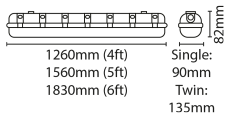

## 6FT Twin LED Weatherproof Fitting

6ft 68W 4000K Twin LED Weatherproof Fitting with MW

### FEATURES

- Multiple cable entries, allowing for "loop in & out" wiring via push fit terminal block
- "Anti-drop" polycarbonate diffuser & gear tray
- Three mounting options - BESA box, directly onto ceiling surfaces or stainless steel suspension clips (included)
- Supplied with a 20mm IP65 gland & fixings kit
- IK10 rated fitting
- Producing up to 106 lm / W
- Integral adjustable microwave sensor

### TECHNICAL INFORMATION

Nominal Voltage	240	Frequency	50Hz
Class Protection	1	Average Rated Life	40,000 h
Number of switching cycles	15,000	Construction Materials Line 1	ABS
Construction Materials Line 2	PC	Dimensions - Height	82 mm
Dimensions - Width	135 mm	Dimensions - Depth	1830 mm
IK Rating	IK10	IP Rating	IP65