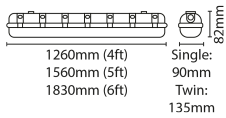

6FT Twin LED Weatherproof Fitting

6ft 68W 4000K Twin LED Weatherproof Fitting with MW

DESCRIPTION

This range is quick and easy to install due to "loop in & out" push fit connectors and features an IK10 "anti-drop" diffuser. Available in both single and twin fixtures with 6 output versions in each length, options include integral emergency and on / off microwave sensor

FEATURES

- Multiple cable entries, allowing for "loop in & out" wiring via push fit terminal block
- "Anti-drop" polycarbonate diffuser & gear tray
- Three mounting options - BESA box, directly onto ceiling surfaces or stainless steel suspension clips (included)
- Supplied with a 20mm IP65 gland & fixings kit
- IK10 rated fitting
- Producing up to 106 lm / W
- Integral adjustable microwave sensor

Nominal Voltage	240 V	Frequency	50Hz
Class Protection	1	Average Rated Life	40,000 h
Number of switching cycles	15,000	Construction Materials Line 1	ABS
Construction Materials Line 2	PC	Dimensions - Height	82 mm
Dimensions - Width	135 mm	Dimensions - Depth	1830 mm