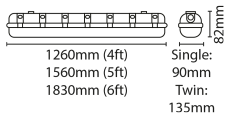

6FT Twin LED Weatherproof Fitting

6ft 68W 4000K Twin LED Weatherproof Fitting

DESCRIPTION

This range is quick and easy to install due to "loop in & out" push fit connectors and features an IK10 "anti-drop" diffuser. Available in both single and twin fixtures with 6 output versions in each length, options include integral emergency and on / off microwave sensor

FEATURES

- Multiple cable entries, allowing for "loop in & out" wiring via push fit terminal block
- "Anti-drop" polycarbonate diffuser & gear tray for ease of installation
- Three mounting options - BESA box, directly onto ceiling surfaces or stainless steel suspension clips (included)
- Supplied with a 20mm IP65 gland & fixings kit
- IK10 rated fitting
- Producing up to 106 lm / W

Nominal Voltage	240	Frequency	50Hz
Class Protection	1	Average Rated Life	40,000 h
Number of switching cycles	15,000	Construction Materials Line 1	ABS
Construction Materials Line 2	PC	Dimensions - Height	82 mm
Dimensions - Width	135 mm	Dimensions - Depth	1830 mm
IK Rating	IK10	IP Rating	IP65