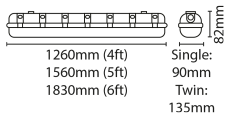

6FT Single LED Weatherproof Fitting

6ft 35W 4000K Single LED Weatherproof Fitting with MW

DESCRIPTION

This range is quick and easy to install due to "loop in & out" push fit connectors and features an IK10 "anti-drop" diffuser. Available in both single and twin fixtures with 6 output versions in each length, options include integral emergency and on / off microwave sensor

FEATURES

- Multiple cable entries, allowing for "loop in & out" wiring via push fit terminal block
- "Anti-drop" polycarbonate diffuser & gear tray
- Three mounting options - BESA box, directly onto ceiling surfaces or stainless steel suspension clips (included)
- Supplied with a 20mm IP65 gland & fixings kit
- IK10 rated fitting
- Producing up to 106 lm / W
- Integral adjustable microwave sensor

Nominal Voltage	240	Frequency	50Hz
Class Protection	1	Average Rated Life	40,000 h
Number of switching cycles	15,000	Construction Materials Line 1	ABS
Construction Materials Line 2	PC	Dimensions - Height	82 mm
Dimensions - Width	90 mm	Dimensions - Depth	1830 mm
IK Rating	IK10	IP Rating	IP65