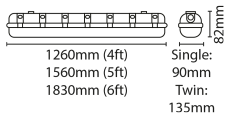

5FT Twin LED Weatherproof Fitting

5ft 58W 4000K Twin LED Weatherproof Fitting with MW

DESCRIPTION

This range is quick and easy to install due to "loop in & out" push fit connectors and features an IK10 "anti-drop" diffuser. Available in both single and twin fixtures with 6 output versions in each length, options include integral emergency and on / off microwave sensor

FEATURES

- Multiple cable entries, allowing for "loop in & out" wiring via push fit terminal block
- "Anti-drop" polycarbonate diffuser & gear tray
- Three mounting options - BESA box, directly onto ceiling surfaces or stainless steel suspension clips (included)
- Supplied with a 20mm IP65 gland & fixings kit
- IK10 rated fitting
- Producing up to 106 lm / W
- Integral adjustable microwave sensor

Nominal Voltage	240	Frequency	50Hz
Class Protection	1	Average Rated Life	40,000 h
Number of switching cycles	15,000	Construction Materials Line 1	ABS
Construction Materials Line 2	PC	Dimensions - Height	82 mm
Dimensions - Width	135 mm	Dimensions - Depth	1560 mm
IK Rating	IK10	IP Rating	IP65