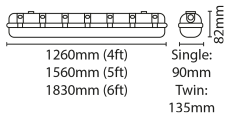

IP65

IK10

5FT Single LED Weatherproof Fitting

5ft 30W 4000K Single LED Weatherproof Fitting with MW

DESCRIPTION

This range is quick and easy to install due to "loop in & out" push fit connectors and features an IK10 "anti-drop" diffuser. Available in both single and twin fixtures with 6 output versions in each length, options include integral emergency and on / off microwave sensor

FEATURES

- Multiple cable entries, allowing for "loop in & out" wiring via push fit terminal block
- "Anti-drop" polycarbonate diffuser & gear tray
- Three mounting options - BESA box, directly onto ceiling surfaces or stainless steel suspension clips (included)
- Supplied with a 20mm IP65 gland & fixings kit
- IK10 rated fitting
- Producing up to 106 lm / W
- Integral adjustable microwave sensor

GENERAL INFORMATION

Light Source	LED	Colour / Finish	Grey
Application	Internal/External	Mounting Type	Surface, Suspended
Product Warranty	5 Years	Net Weight	2.05 kg
Energy Efficiency Class	E		

TECHNICAL INFORMATION

Nominal Voltage	240 V	Frequency	50Hz
Class Protection	1	Average Rated Life	40,000 h
Number of switching cycles	15,000	Construction Materials Line 1	ABS
Construction Materials Line 2	PC	Dimensions - Height	82 mm
Dimensions - Width	90 mm	Dimensions - Depth	1560 mm